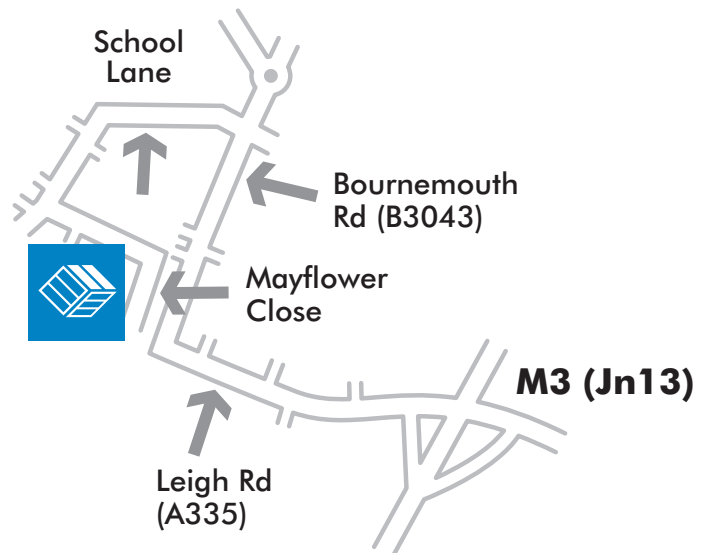

## Southampton Hampshire

Mayflower Close  
Chandlers Ford Ind. Est.  
Eastleigh, Hants. SO53 4AR

Tel: (02380) 360100  
Fax: (02380) 273080

**JOHNPIPE**  
INTERNATIONAL  
EST. 1961  
PACKING & FREIGHT

Dorset Tel: (01202) 715888  
Hampshire Tel: (02380) 360100